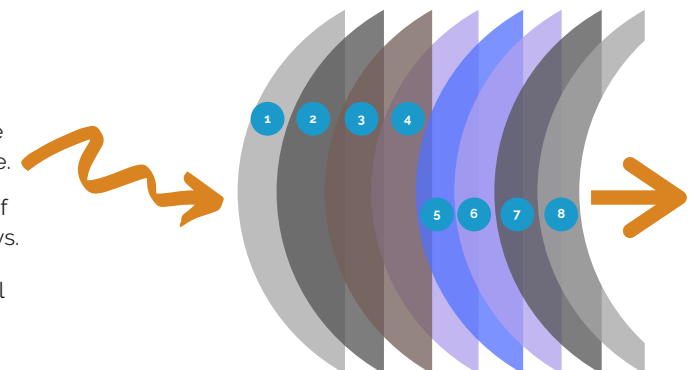

A grey based lens with neutral color balance and 99.9% glare reduction with increased depth perception and visual contrast.

For bright to average light and neutral grey color balance, high visible light reduction and enhanced contrast and color.

Offers an amber high contrast base to wear in any light conditions with enhanced color contrast and high visible light reduction.

Offers an amber contrast that enhances your world with high visible light reduction and green mirror with a warm bronze feel.

1. 1 **Hydrophobic Coating** - Protects the lens from scratches and repels water, sunscreen and dust.
2. 2 **Vibrant Flash Mirror** - Provides additional protection from glare.
3. 3 **Scratch Resistant Coating** - Thermally cured hard coating prevents lens damage.
4. 4 **CR39 Lenses** - Index of refraction of 1.498, Abby number of 58, made to replace glass lenses with lighter & thinner polymer. Optically correct with exceptional visual clarity.

1. 5 **CR-39 Polarization** - Injection filter absorbs up to 99.9% of reflected glare.
2. 6 **Anti-Reflective Coating** - Anti-reflective back layer eliminates bounce-back glare.
3. 7 **Ultraviolet Filter** - Protects from 100% of the sun's damaging UVA, UVB & UVC rays.
4. 8 **Dual Protection Layers** - Enhanced dual lens protection layers for durability & additional impact resistance.